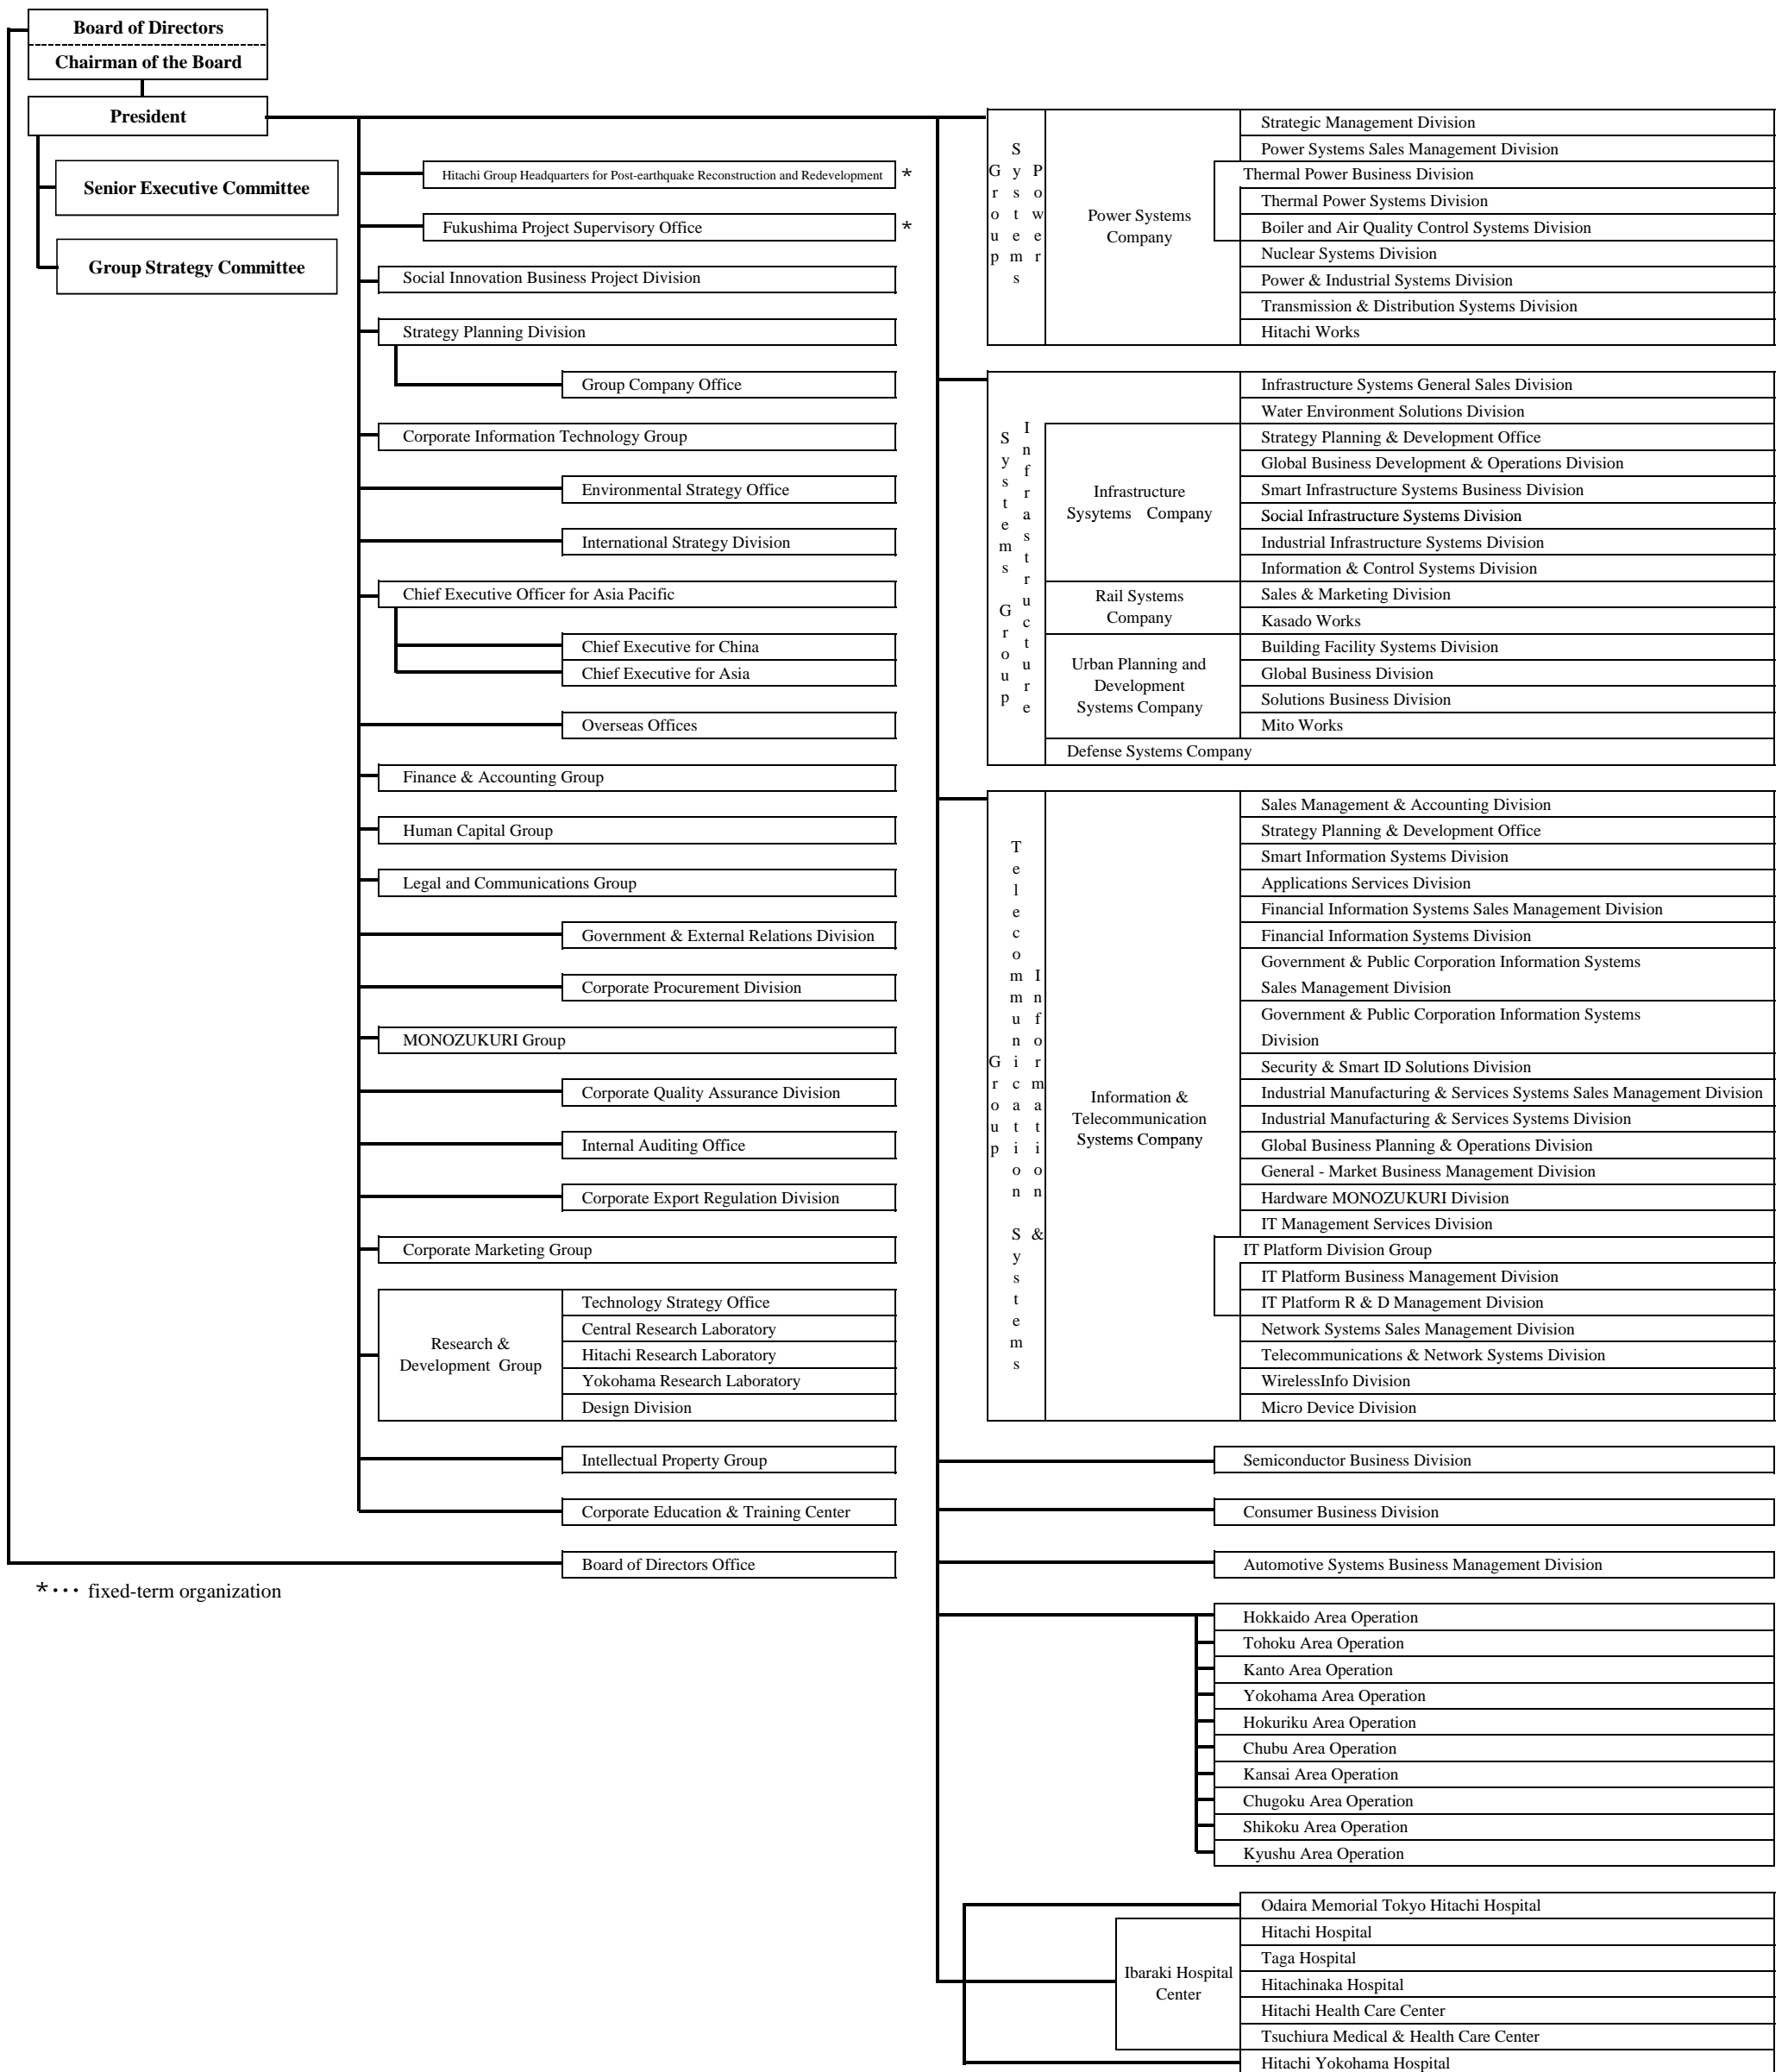

Organization chart of Hitachi,Ltd.
(As of April 1,2012)

*... fixed-term organization