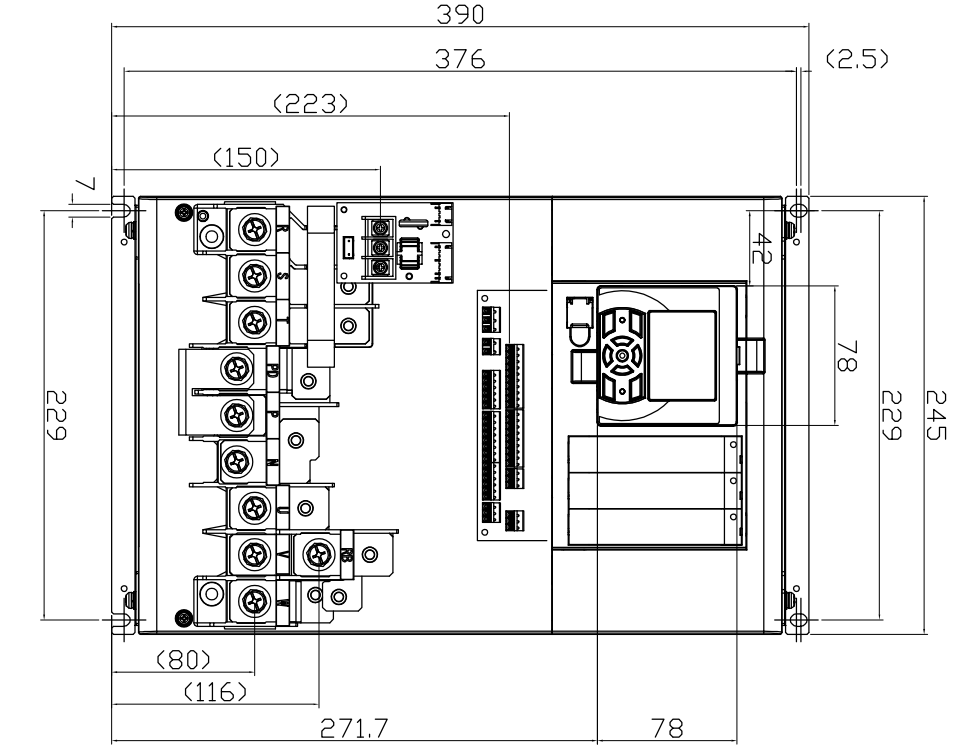

INVERTER MODEL LIST

ITEM NO.	MODEL NUMBER
1	P1-00800LF
2	P1-00930LF
3	P1-01240LF
4	
5	
6	
7	
8	
9	

PROPRIETARY AND CONFIDENTIAL  
 THE INFORMATION CONTAINED IN THIS  
 DRAWING IS THE SOLE PROPERTY OF  
 HITACHI USA LTD. ANY  
 REPRODUCTION IN PART OR AS A WHOLE  
 WITHOUT THE WRITTEN PERMISSION OF  
 HITACHI USA LTD. IS PROHIBITED

UNLESS OTHERWISE SPECIFIED		NAME	DATE	TITLE: HITACHI-ICED USA P1-00800-01240LF
DIMENSIONS ARE IN MILLIMETERS		DBM	23 JAN 19	
GENERAL TOLERANCES ACCORDING TO ISO 2768-MF		CHECKED		
INTERPRET GEOMETRIC TOLERANCING PER:		ENG APPR.		
MATERIAL		MFG APPR.		
FINISH		QA		
COMMENTS:		SIZE DWG. NO.		REV
		SCALE:	WEIGHT:	A
		SHEET 1 OF 1		