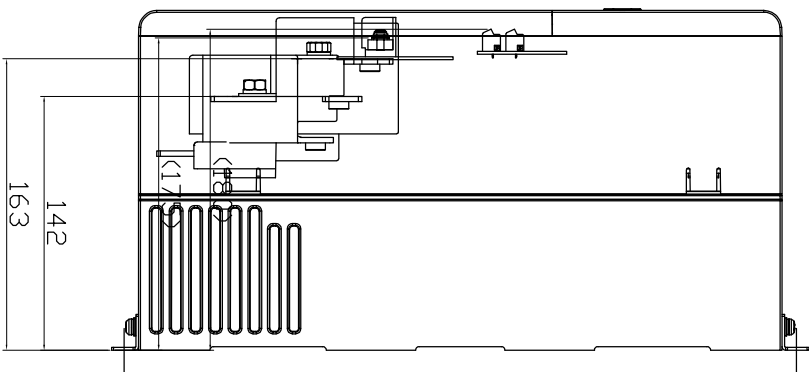

INVERTER MODEL LIST

ITEM NO.	MODEL NUMBER
1	P1-00800LF
2	P1-00930LF
3	P1-01240LF
4	
5	
6	
7	
8	
9	

PROPRIETARY AND CONFIDENTIAL  
 THE INFORMATION CONTAINED IN THIS  
 DRAWING IS THE SOLE PROPERTY OF  
 HITACHI USA LTD. ANY  
 REPRODUCTION IN PART OR AS A WHOLE  
 WITHOUT THE WRITTEN PERMISSION OF  
 HITACHI USA LTD. IS PROHIBITED

UNLESS OTHERWISE SPECIFIED		NAME	DATE	TITLE: HITACHI-ICED USA P1-00800-01240LF
DIMENSIONS ARE IN MILLIMETERS		DBM	23 JAN 19	
GENERAL TOLERANCES ACCORDING TO ISO 2768-MF		CHECKED		
INTERPRET GEOMETRIC TOLERANCING PER:		ENG APPR.		
MATERIAL		MFG APPR.		
FINISH		QA		
COMMENTS:		SIZE DWG. NO.		REV
		SCALE:	WEIGHT:	A
		SHEET 1 OF 1		