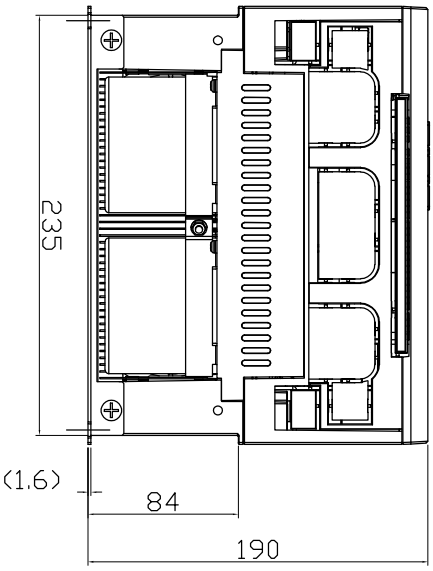

INVERTER MODEL LIST

ITEM NO.	MODEL NUMBER
1	P1-00800LF
2	P1-00930LF
3	P1-01240LF
4	
5	
6	
7	
8	
9	

PROPRIETARY AND CONFIDENTIAL  
 THE INFORMATION CONTAINED IN THIS  
 DRAWING IS THE SOLE PROPERTY OF  
 HITACHI USA LTD. ANY  
 REPRODUCTION IN PART OR AS A WHOLE  
 WITHOUT THE WRITTEN PERMISSION OF  
 HITACHI USA LTD. IS PROHIBITED

UNLESS OTHERWISE SPECIFIED		NAME	DATE	TITLE: HITACHI-ICED USA P1-00800-01240LF
DIMENSIONS ARE IN MILLIMETERS		DBM	23 JAN 19	
GENERAL TOLERANCES ACCORDING TO ISO 2768-MF		CHECKED		
INTERPRET GEOMETRIC TOLERANCING PER:		ENG APPR.		
MATERIAL		MFG APPR.		
FINISH		QA		
COMMENTS:		SIZE DWG. NO.		REV
		SCALE:	WEIGHT:	A
		SHEET 1 OF 1		