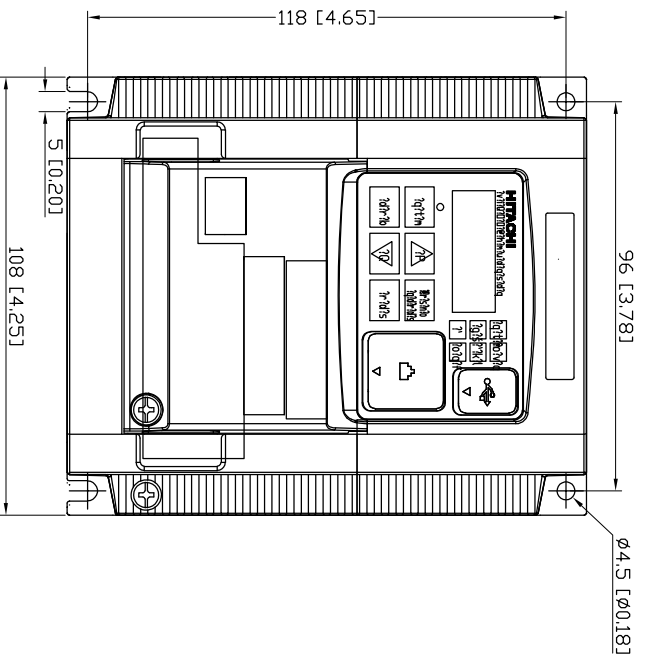

INVERTER MODEL LIST	
ITEM NO.	MODEL NUMBER
1	WJ200-007MF
2	WJ200-004HF
3	
4	

PROPRIETARY AND CONFIDENTIAL

THE INFORMATION CONTAINED IN THIS DRAWING IS THE SOLE PROPERTY OF HITACHI USA LTD. ANY REPRODUCTION IN PART OR AS A WHOLE WITHOUT THE WRITTEN PERMISSION OF HITACHI USA LTD. IS PROHIBITED

UNLESS OTHERWISE SPECIFIED		NAME	DATE	TITLE: WJ200-007MF WJ200-004HF
DIMENSIONS ARE IN MM/INCHES		DRAWN	23 JAN 19	
GENERAL TOLERANCES ACCORDING TO ISO 2768-MF		CHECKED		
INTERPRET GEOMETRIC TOLERANCING PER:		ENG APPR.		
MATERIAL		MFG APPR.		
FINISH		QA		SIZE DWG. NO.
		COMMENTS:		SCALE:
				WEIGHT:
				SHEET 1 OF 1
				REV A