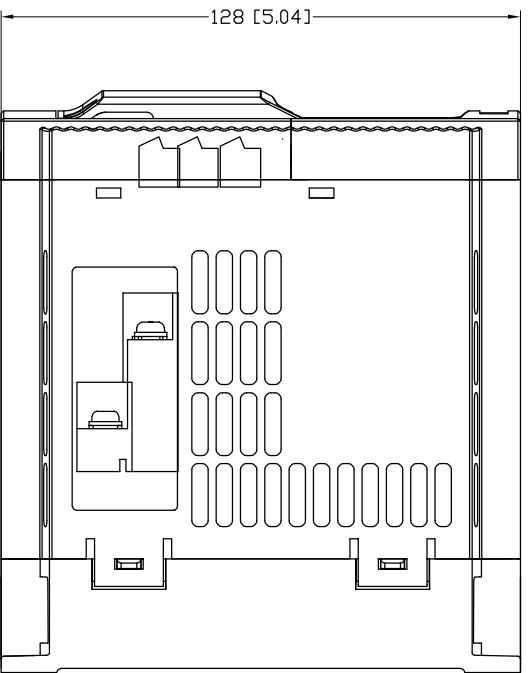

INVERTER MODEL LIST	
ITEM NO.	MODEL NUMBER
1	WJ200-007MF
2	WJ200-004HF
3	
4	

PROPRIETARY AND CONFIDENTIAL

THE INFORMATION CONTAINED IN THIS DRAWING IS THE SOLE PROPERTY OF HITACHI USA LTD. ANY REPRODUCTION IN PART OR AS A WHOLE WITHOUT THE WRITTEN PERMISSION OF HITACHI USA LTD. IS PROHIBITED

UNLESS OTHERWISE SPECIFIED		NAME	DATE	TITLE: WJ200-007MF WJ200-004HF
DIMENSIONS ARE IN MM/INCHES		DRAWN	23 JAN 19	
GENERAL TOLERANCES ACCORDING TO ISO 2768-MF		CHECKED		
INTERPRET GEOMETRIC TOLERANCING PER:		ENG APPR.		
MATERIAL		MFG APPR.		
FINISH		QA		SIZE DWG. NO.
		COMMENTS:		SCALE:
				WEIGHT:
				SHEET 1 OF 1
				REV A