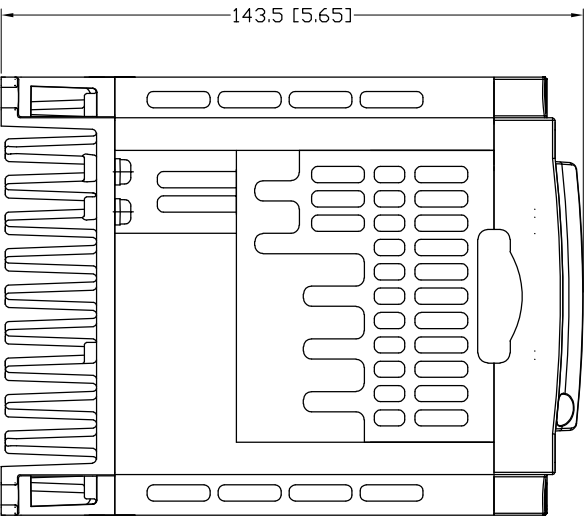

INVERTER MODEL LIST	
ITEM NO.	MODEL NUMBER
1	WJ200-007MF
2	WJ200-004HF
3	
4	

PROPRIETARY AND CONFIDENTIAL

THE INFORMATION CONTAINED IN THIS DRAWING IS THE SOLE PROPERTY OF HITACHI USA LTD. ANY REPRODUCTION IN PART OR AS A WHOLE WITHOUT THE WRITTEN PERMISSION OF HITACHI USA LTD. IS PROHIBITED

UNLESS OTHERWISE SPECIFIED		NAME	DATE	TITLE: WJ200-007MF WJ200-004HF
DIMENSIONS ARE IN MM/INCHES		DRAWN	23 JAN 19	
GENERAL TOLERANCES ACCORDING TO ISO 2768-MF		CHECKED		
INTERPRET GEOMETRIC TOLERANCING PER:		ENG APPR.		
MATERIAL		MFG APPR.		
FINISH		QA		SIZE DWG. NO.
		COMMENTS:		SCALE:
				WEIGHT:
				SHEET 1 OF 1
				REV A