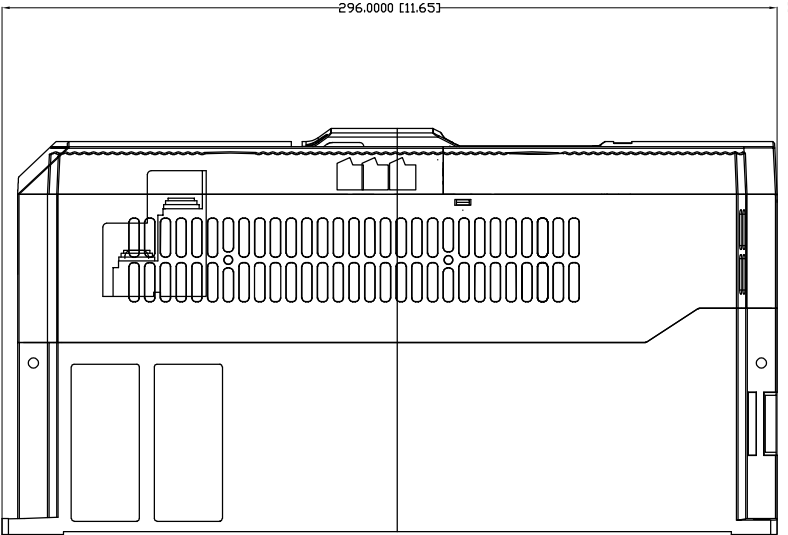

INVERTER MODEL LIST	
ITEM NO.	MODEL NUMBER
1	WJ200-110LF/HF
2	WJ200-150HF
3	
4	

PROPRIETARY AND CONFIDENTIAL

THE INFORMATION CONTAINED IN THIS DRAWING IS THE SOLE PROPERTY OF HITACHI USA LTD. ANY REPRODUCTION IN PART OR AS A WHOLE WITHOUT THE WRITTEN PERMISSION OF HITACHI USA LTD. IS PROHIBITED

UNLESS OTHERWISE SPECIFIED		NAME	DATE	TITLE: WJ200-110LF/HF WJ200-150HF
DIMENSIONS ARE IN MILLIMETERS		DBM	23 JAN 19	
GENERAL TOLERANCES ACCORDING TO ISO 2768-MS		CHECKED		
INTERPRET GEOMETRIC TOLERANCING PER:		ENG APPR.		
MATERIAL		MFG APPR.		
FINISH		QA		SIZE DWG. NO.
		COMMENTS:		SCALE:
				WEIGHT:
				SHEET 1 OF 1
				REV A