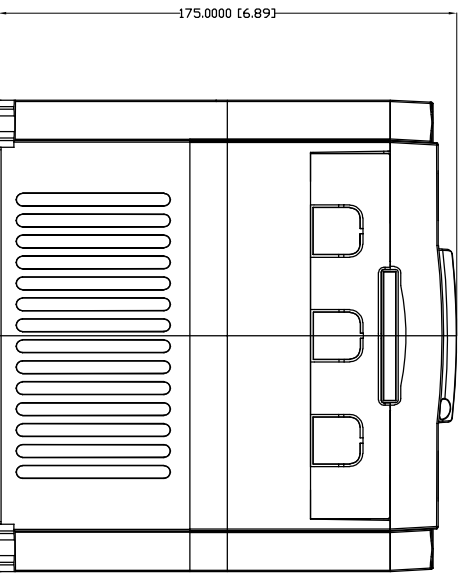

INVERTER MODEL LIST	
ITEM NO.	MODEL NUMBER
1	WJ200-110LF/HF
2	WJ200-150HF
3	
4	

PROPRIETARY AND CONFIDENTIAL

THE INFORMATION CONTAINED IN THIS DRAWING IS THE SOLE PROPERTY OF HITACHI USA LTD. ANY REPRODUCTION IN PART OR AS A WHOLE WITHOUT THE WRITTEN PERMISSION OF HITACHI USA LTD. IS PROHIBITED

UNLESS OTHERWISE SPECIFIED		NAME	DATE	TITLE: WJ200-110LF/HF WJ200-150HF
DIMENSIONS ARE IN MILLIMETERS		DBM	23 JAN 19	
GENERAL TOLERANCES ACCORDING TO ISO 2768-MS		CHECKED		
INTERPRET GEOMETRIC TOLERANCING PER:		ENG APPR.		
MATERIAL		MFG APPR.		
FINISH		QA		SIZE DWG. NO.
		COMMENTS:		SCALE:
				WEIGHT:
				SHEET 1 OF 1
				REV A