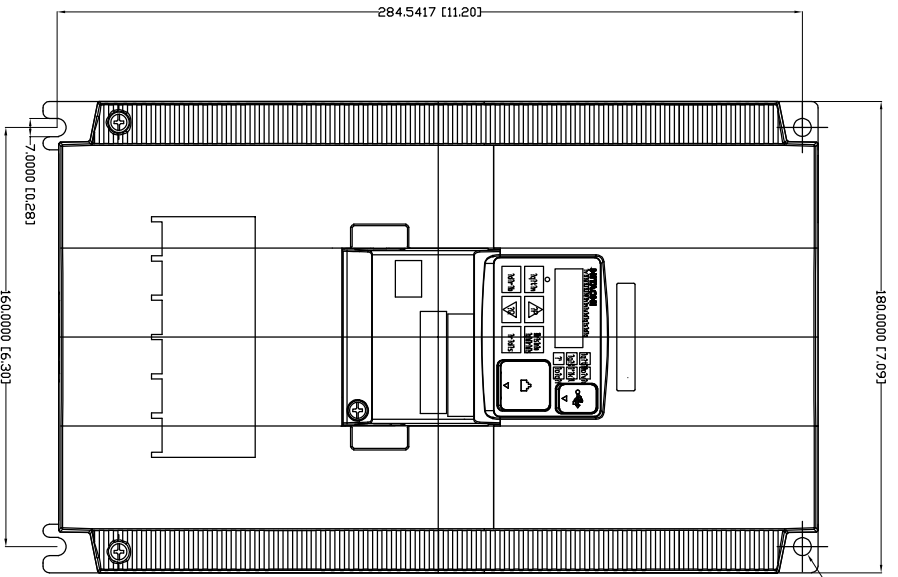

INVERTER MODEL LIST	
ITEM NO.	MODEL NUMBER
1	WJ200-110LF/HF
2	WJ200-150HF
3	
4	

PROPRIETARY AND CONFIDENTIAL

THE INFORMATION CONTAINED IN THIS DRAWING IS THE SOLE PROPERTY OF HITACHI USA LTD. ANY REPRODUCTION IN PART OR AS A WHOLE WITHOUT THE WRITTEN PERMISSION OF HITACHI USA LTD. IS PROHIBITED

UNLESS OTHERWISE SPECIFIED		NAME	DATE	TITLE: WJ200-110LF/HF WJ200-150HF
DIMENSIONS ARE IN MILLIMETERS		DBM	23 JAN 19	
GENERAL TOLERANCES ACCORDING TO ISO 2768-MS		CHECKED		
INTERPRET GEOMETRIC TOLERANCING PER:		ENG APPR.		
MATERIAL		MFG APPR.		
FINISH		QA		SIZE DWG. NO.
		COMMENTS:		SCALE:
				WEIGHT:
				SHEET 1 OF 1
				REV A